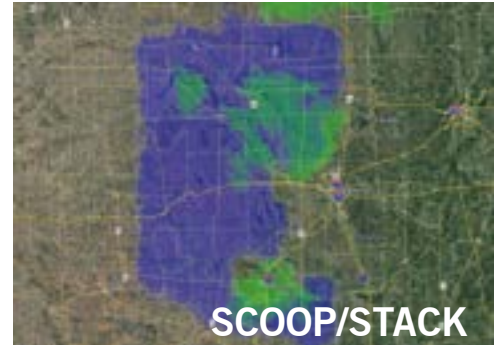

Explore the largest 4G/5G private LTE network in the Continental U.S.

Our network footprint has been built across four major shale basins in Texas, New Mexico, Oklahoma and North Dakota.

PERMIAN | BAKKEN | EAGLE FORD | SCOOP/STACK

Looking for Partners in Permian 5G Pilots:

Get 4G/5G LTE coverage on our licensed 700 MHz spectrum, augmented by off-net LTE and VSAT (satellite) for expanded coverage.

- **Over 130,000 sq mi (Roughly size of Japan)**
- Founded in 2011, Houston-based iNet has built the largest private licensed LTE network in the Continental U.S. devoted to remote and distributed field operations in oil and gas and other industries.
- With proactive network monitoring and a field support team at the ready, we deliver the industry's most reliable remote communications solutions.
- Enables traffic segregation to ensure your most critical data takes the fast lane. Unrivaled service level agreements and quality of service.